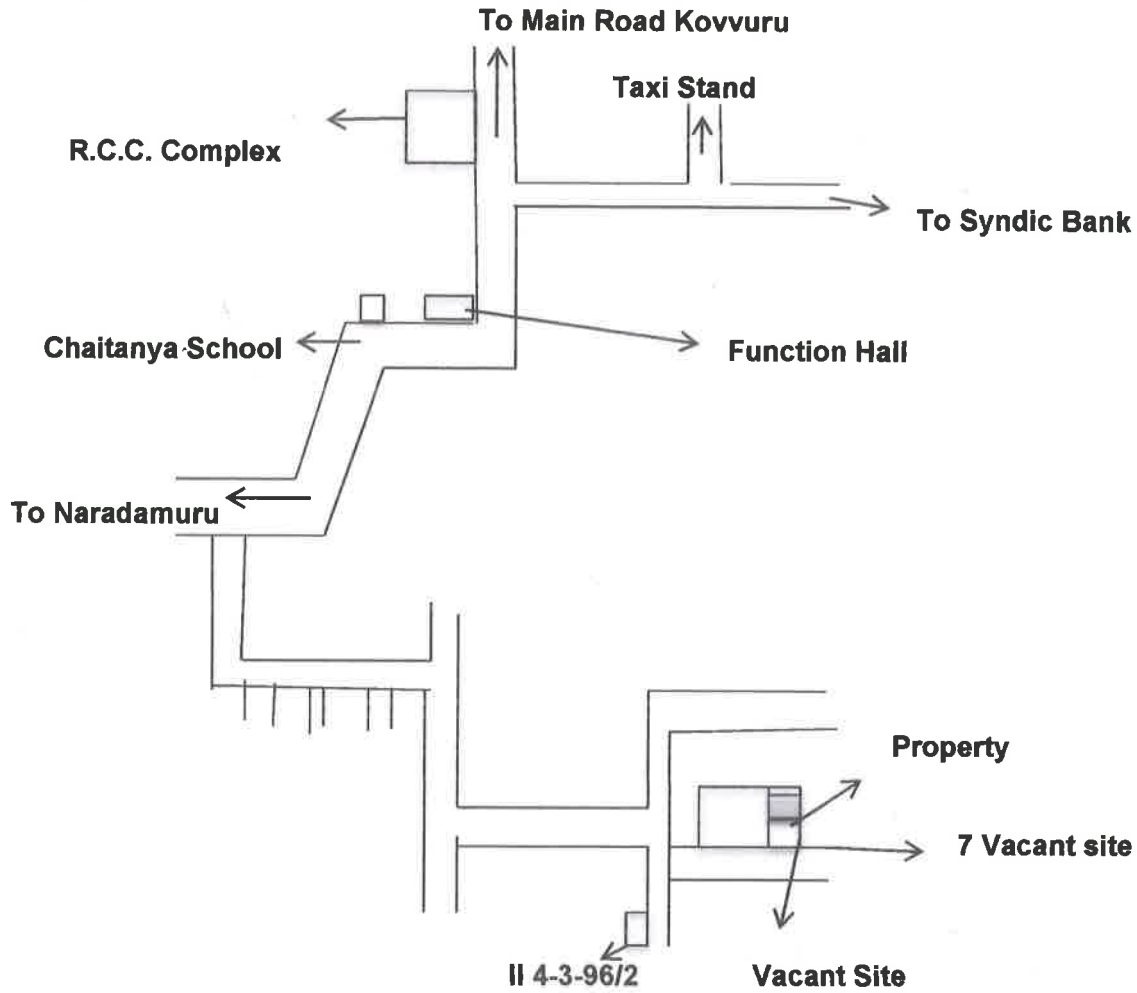

Er. Badam Sundar Rao  
SUNDAR ASSOCIATES  
A-32, Rajavari Street,  
Kalyan - 400 104

**LOCATION MAP:**

4/8/2021

17°00'46.9"N 81°43'26.4"E - Google Maps

**Google Maps** 17°00'46.9"N 81°43'26.4"E